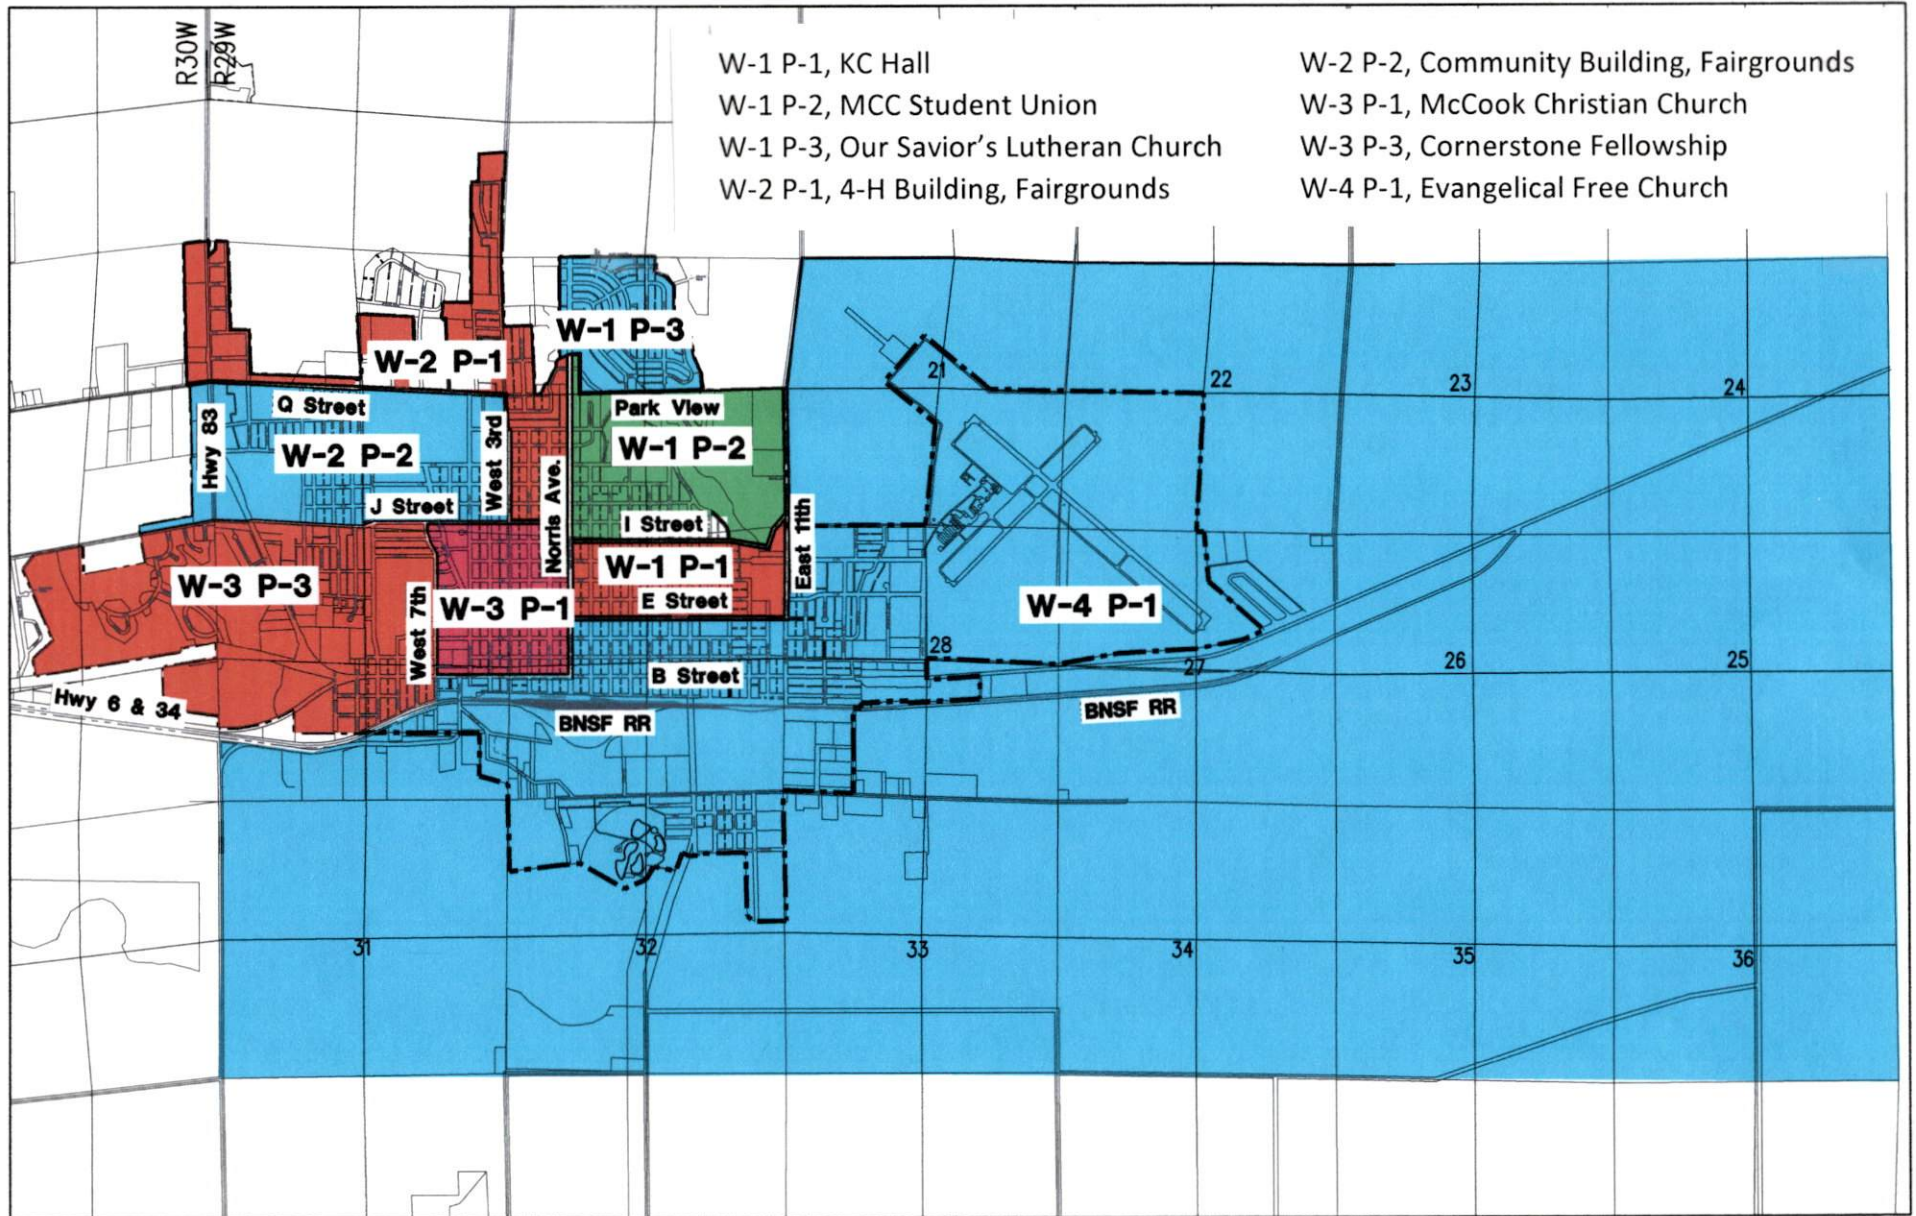

VOTING PRECINCTS - CITY OF McCOOK, NEBRASKA

W-1 P-1, KC Hall
 W-1 P-2, MCC Student Union
 W-1 P-3, Our Savior's Lutheran Church
 W-2 P-1, 4-H Building, Fairgrounds

W-2 P-2, Community Building, Fairgrounds
 W-3 P-1, McCook Christian Church
 W-3 P-3, Cornerstone Fellowship
 W-4 P-1, Evangelical Free Church